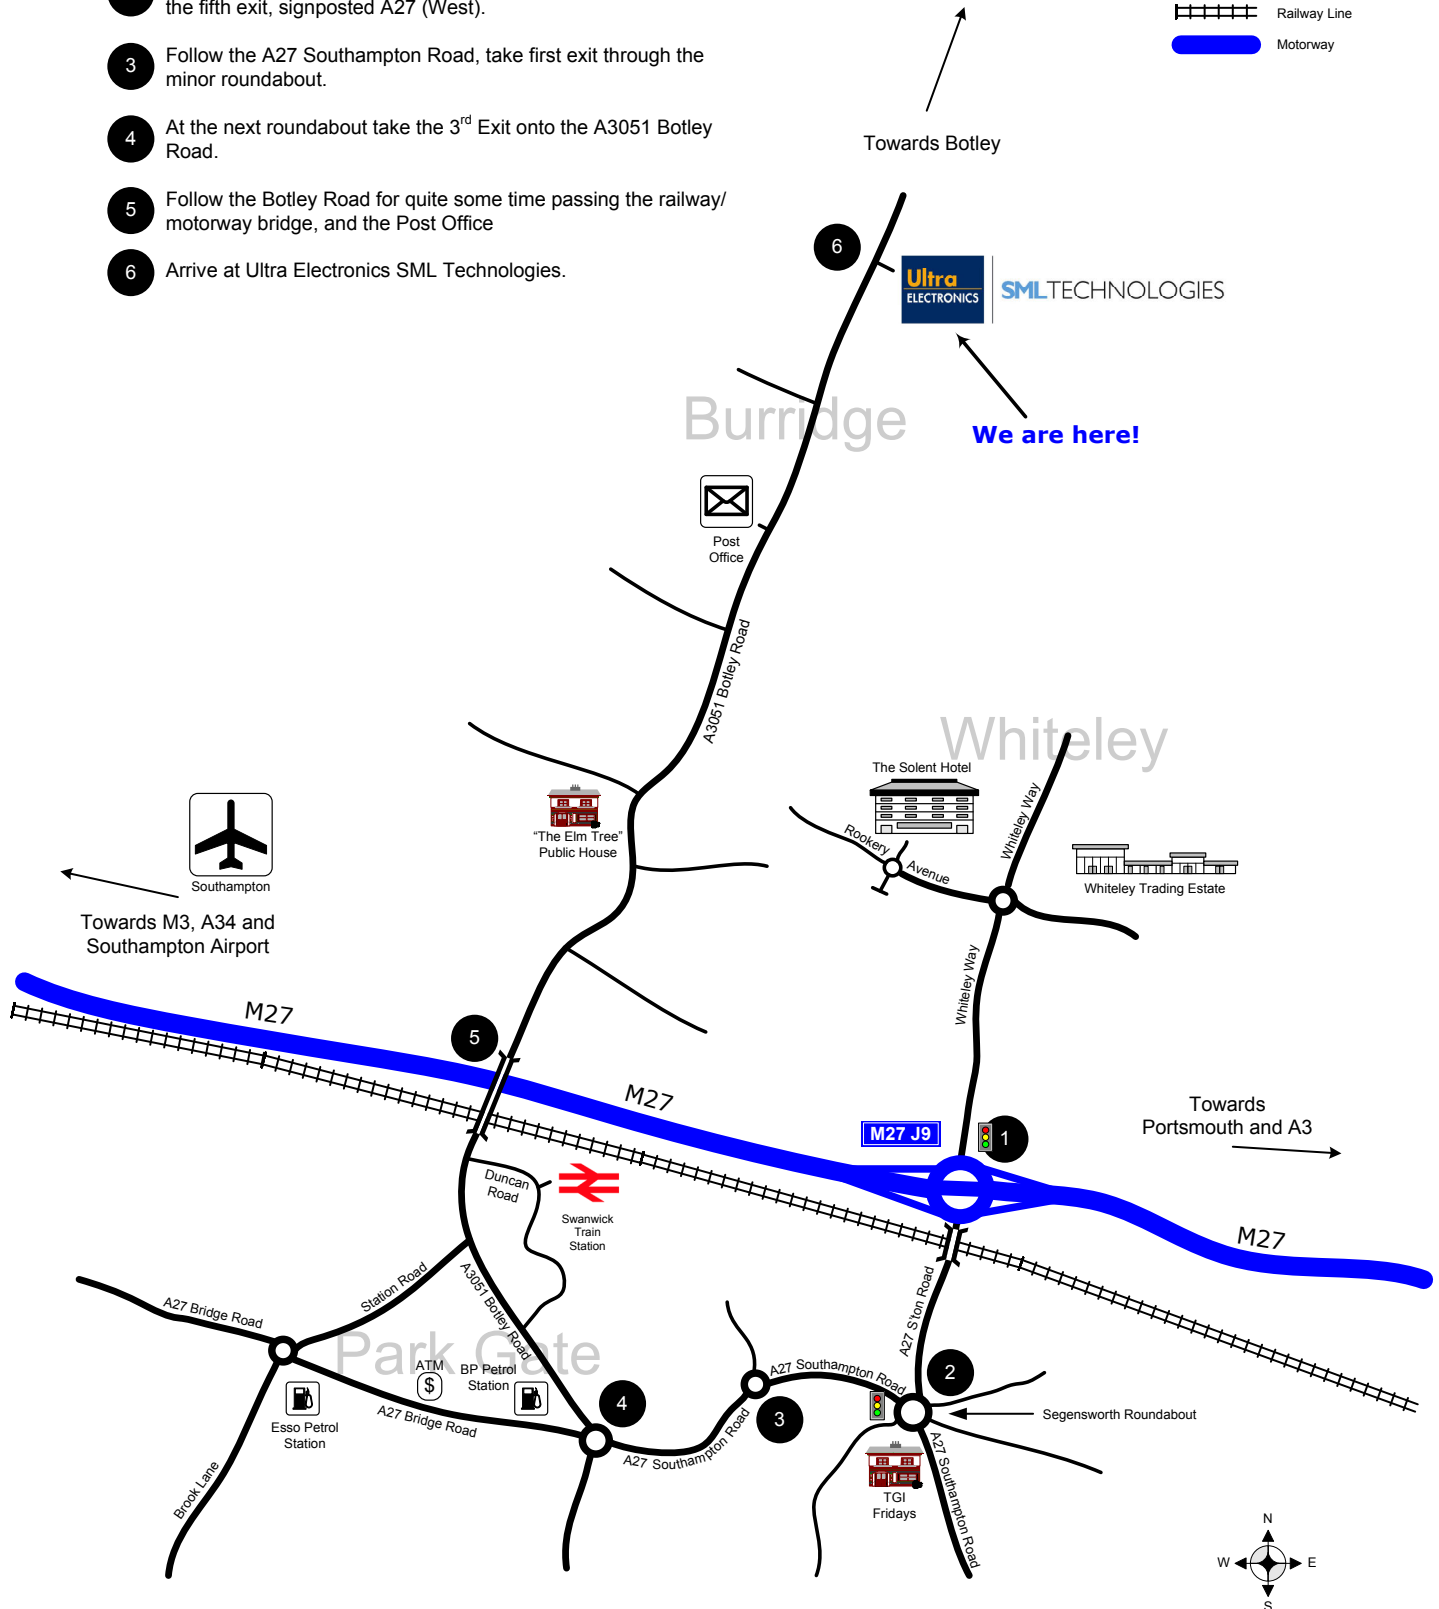

From the M27:

- 1 Come off the M27, J9 signposted "Fareham West, Whiteley", then at the roundabout take the exit signposted "Fareham West"
- 2 Follow the A27 Southampton Road, and at the roundabout take the fifth exit, signposted A27 (West).
- 3 Follow the A27 Southampton Road, take first exit through the minor roundabout.
- 4 At the next roundabout take the 3rd Exit onto the A3051 Botley Road.
- 5 Follow the Botley Road for quite some time passing the railway/ motorway bridge, and the Post Office
- 6 Arrive at Ultra Electronics SML Technologies.

Towards Botley

We are here!

Towards Portsmouth and A3

Towards M3, A34 and Southampton Airport